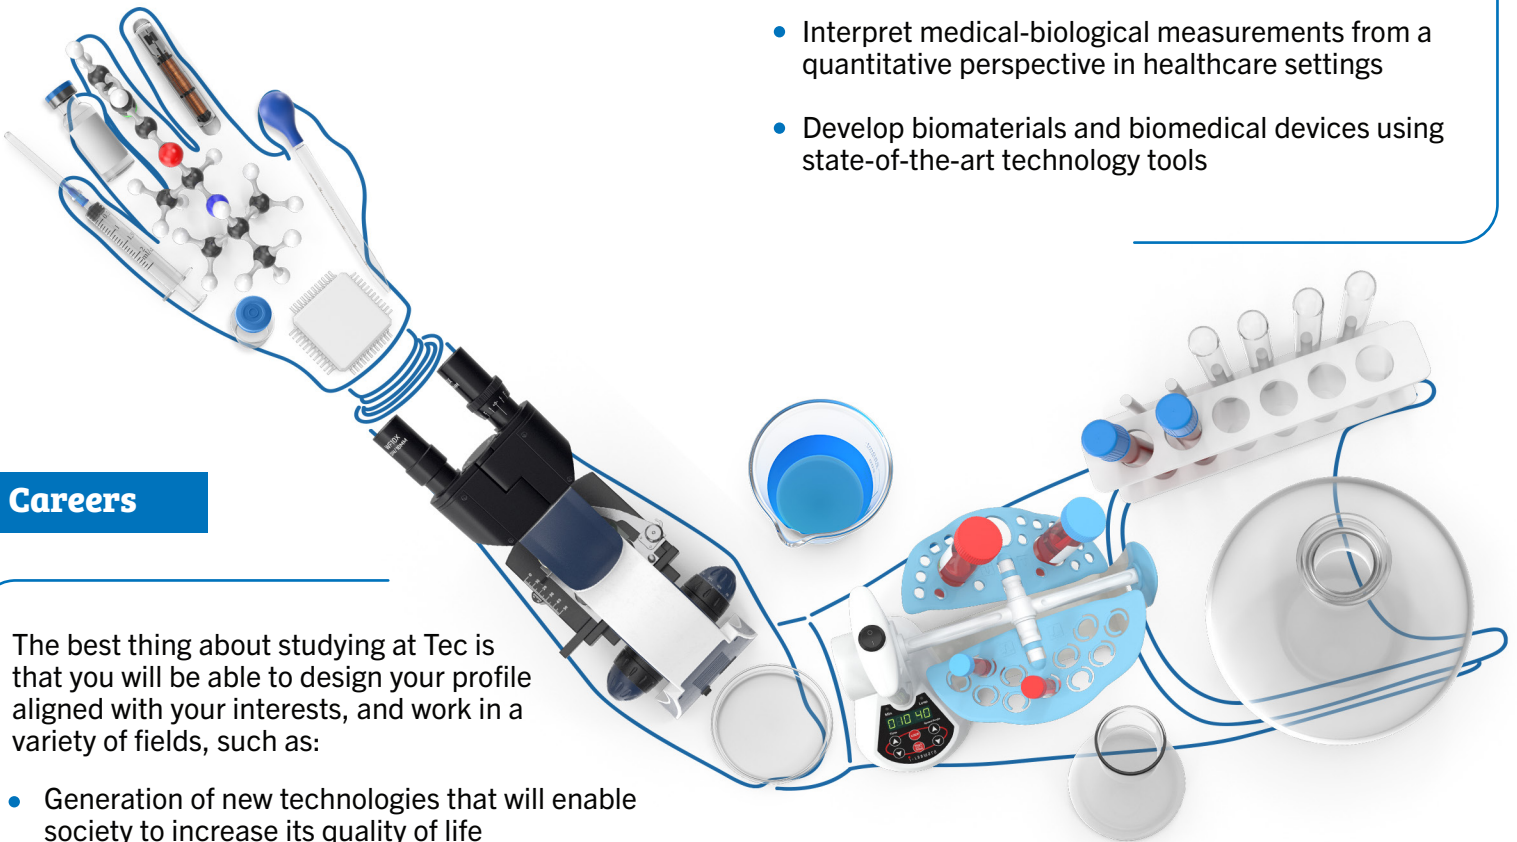

**Imagine generating new technologies that will contribute to increasing society's quality of life.**

This is just part of what you can achieve by studying the **B.S. in Biomedical Engineering** at Tecnológico de Monterrey.

## Competencies you will develop

- Support the functioning of living organisms and their interaction with biomedical devices
- Interpret medical-biological measurements from a quantitative perspective in healthcare settings
- Develop biomaterials and biomedical devices using state-of-the-art technology tools

## Careers

The best thing about studying at Tec is that you will be able to design your profile aligned with your interests, and work in a variety of fields, such as:

- Generation of new technologies that will enable society to increase its quality of life
- Technology management in hospital settings
- Interdisciplinary teams to provide technological solutions to health issues
- Medical industry

**But you set the limits.**